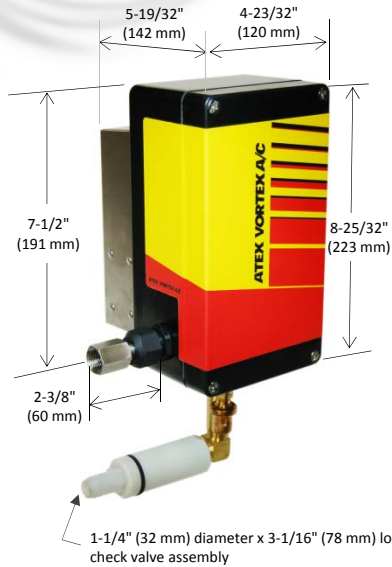

ATEX Vortex A/C Enclosure Cooler

Models 74x5 and 73x5
(ATEX Hazardous Location)

ATEX Zones 2 and 22
Temperature Class T4 Areas

SPECIFICATIONS

Product	Thermostat	Includes filter?	Cooling Capacity	
			BTU/hr	Watts
7415	Mechanical	Yes	900	264
7315	Mechanical	No	900	264
7425	Mechanical	Yes	1500	440
7325	Mechanical	No	1500	440
7435	Mechanical	Yes	2500	733
7335	Mechanical	No	2500	733

Notes: Specifications are for 100 psig (6.9 bar) compressed air
Cold Air Ducting Kits and Cold Air Mufflers included with 74x5 and 73x5
Use of a purge system is required. Purge system and spark arrestor are not included.