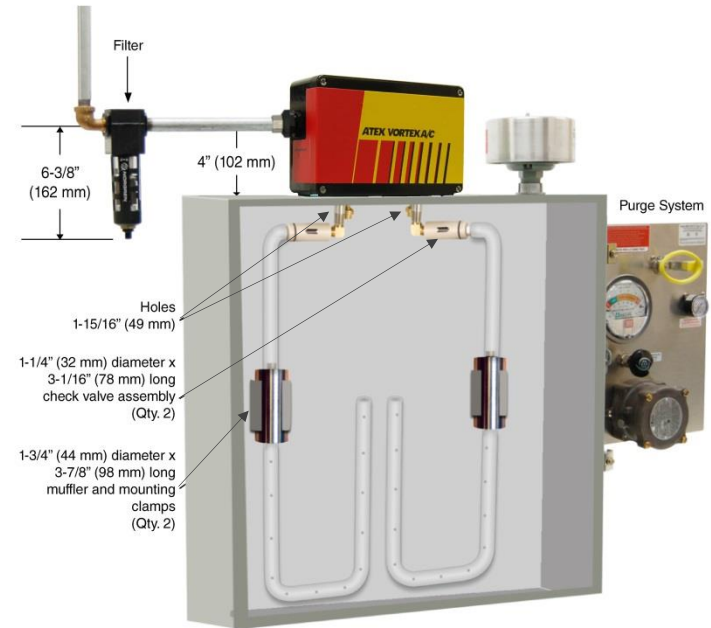

ATEX Vortex A/C Enclosure Cooler

Models 74x5 and 73x5
(ATEX Hazardous Location)

ATEX Zones 2 and 22
Temperature Class T4 Areas

SPECIFICATIONS

Product	Thermostat	Includes filter?	Cooling Capacity	
			BTU/hr	Watts
7415	Mechanical	Yes	900	264
7315	Mechanical	No	900	264
7425	Mechanical	Yes	1500	440
7325	Mechanical	No	1500	440
7435	Mechanical	Yes	2500	733
7335	Mechanical	No	2500	733

Notes: Specifications are for 100 psig (6.9 bar) compressed air
Cold Air Ducting Kits and Cold Air Mufflers included with 74x5 and 73x5
Use of a purge system is required. Purge system and spark arrestor are not included.

An ITW Company
10125 Carver Road
Cincinnati, OH 45242

1-800-441-7475
sales@vortec.com
www.vortec.com

ATEX Vortex A/C Enclosure Cooler

Models 7470 and 7370
(ATEX Hazardous Location)

ATEX Zones 2 and 22
Temperature Class T4 Areas

SPECIFICATIONS

Product	Thermostat	Includes filter?	Cooling Capacity	
			BTU/hr	Watts
7470	Mechanical	Yes	5000	1465
7370	Mechanical	No	5000	1465

Notes: Specifications are for 100 psig (6.9 bar) compressed air
Cold Air Ducting Kits and Cold Air Mufflers included with 7470 and 7370
Use of a purge system is required. Purge system and spark arrestor are not included.