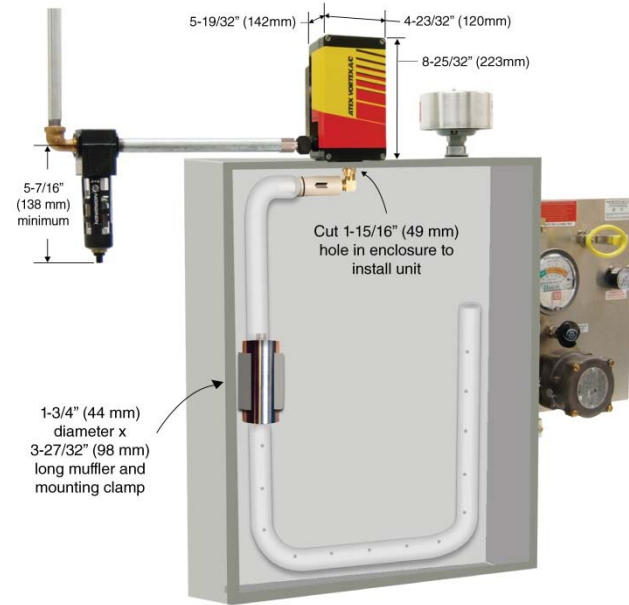

ATEX Vortex A/C Enclosure Cooler

Models 74x5 and 73x5
(ATEX Hazardous Location)

ATEX Zones 2 and 22
Temperature Class T4 Areas

SPECIFICATIONS

Product	Thermostat	Includes filter?	Cooling Capacity	
			BTU/hr	Watts
7415	Mechanical	Yes	900	264
7315	Mechanical	No	900	264
7425	Mechanical	Yes	1500	440
7325	Mechanical	No	1500	440
7435	Mechanical	Yes	2500	733
7335	Mechanical	No	2500	733

Notes: Specifications are for 100 psig (6.9 bar) compressed air
Cold Air Ducting Kits and Cold Air Mufflers included with 74x5 and 73x5
Use of a purge system is required. Purge system and spark arrestor are not included.

SPECIFICATIONS

Product	Thermostat	Includes filter?	Cooling Capacity	
			BTU/hr	Watts
7470	Mechanical	Yes	5000	1465
7370	Mechanical	No	5000	1465

Notes: Specifications are for 100 psig (6.9 bar) compressed air
Cold Air Ducting Kits and Cold Air Mufflers included with 7470 and 7370
Use of a purge system is required. Purge system and spark arrestor are not included.