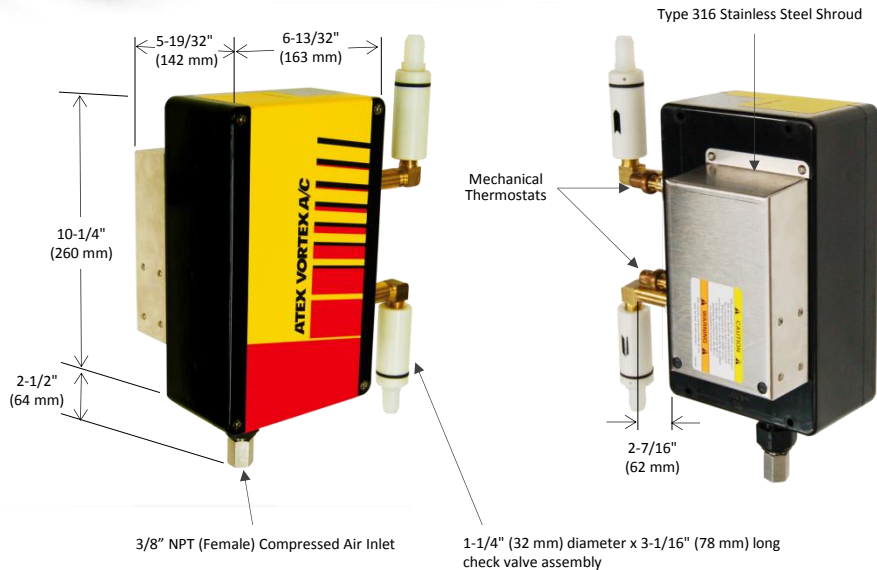

ATEX Vortex A/C Enclosure Cooler

Models 74x5 and 73x5
(ATEX Hazardous Location)

ATEX Zones 2 and 22
Temperature Class T4 Areas

SPECIFICATIONS

Product	Thermostat	Includes filter?	Cooling Capacity	
			BTU/hr	Watts
7415	Mechanical	Yes	900	264
7315	Mechanical	No	900	264
7425	Mechanical	Yes	1500	440
7325	Mechanical	No	1500	440
7435	Mechanical	Yes	2500	733
7335	Mechanical	No	2500	733

Notes: Specifications are for 100 psig (6.9 bar) compressed air
Cold Air Ducting Kits and Cold Air Mufflers included with 74x5 and 73x5
Use of a purge system is required. Purge system and spark arrestor are not included.

An ITW Company
10125 Carver Road
Cincinnati, OH 45242

1-800-441-7475
sales@vortec.com
www.vortec.com

ATEX Vortex A/C Enclosure Cooler

Models 7470 and 7370
(ATEX Hazardous Location)

ATEX Zones 2 and 22
Temperature Class T4 Areas

SPECIFICATIONS

Product	Thermostat	Includes filter?	Cooling Capacity	
			BTU/hr	Watts
7470	Mechanical	Yes	5000	1465
7370	Mechanical	No	5000	1465

Notes: Specifications are for 100 psig (6.9 bar) compressed air
Cold Air Ducting Kits and Cold Air Mufflers included with 7470 and 7370
Use of a purge system is required. Purge system and spark arrestor are not included.