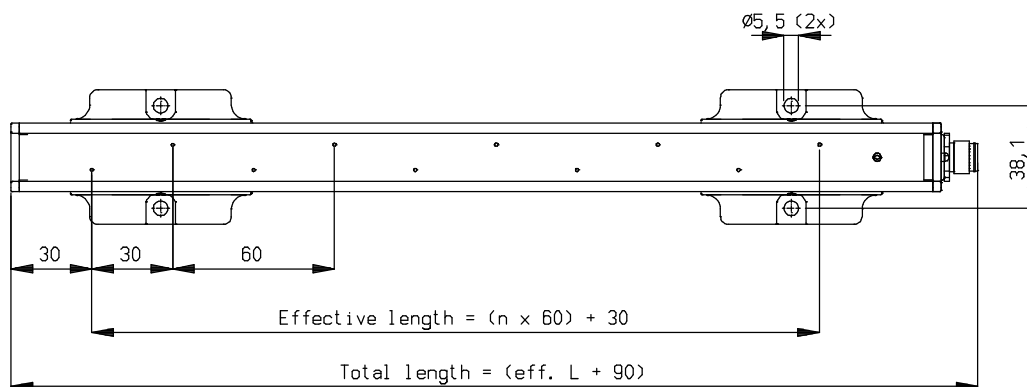

IQ EASY PLATFORM

Mounting bracket bars  
4532000100

Brackets	
Tot. length	QTY
360 - 900	2
1080 - 1980	3
2160 - 2880	4
3060 - 3960	5
4140 - 4860	6

Mounting example (1:4)

Optional connectors

Mounting bracket bars - options

Part no. 4532000100

(M5 bolts, screws and washers not included)

Brackets	
Tot. length	QTY
300 - 960	2
1020 - 1980	3
2040 - 3000	4
3060 - 3960	5
4020 - 4980	6

Mounting example (1:4)

Optional connectors

Mounting bracket bars - options