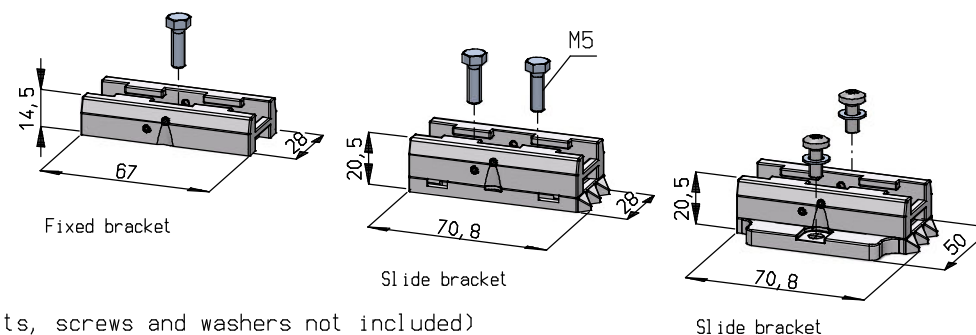

Mounting bracket bars - options

Part no. 4532000100

(M5 bolts, screws and washers not included)