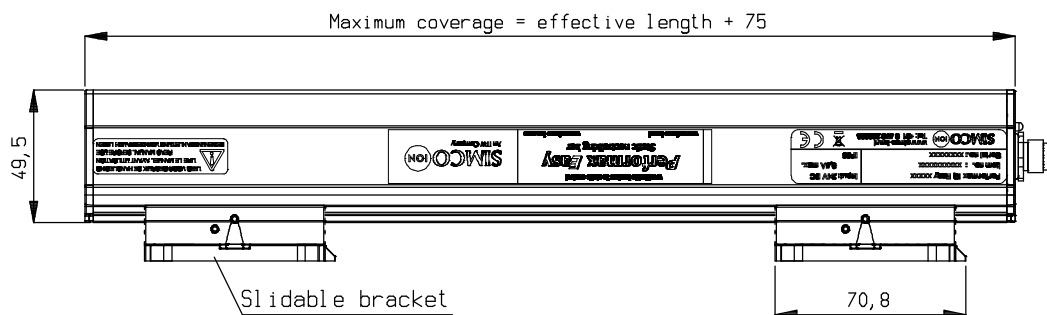

Brackets	
Tot. length	QTY
300 - 960	2
1020 - 1980	3
2040 - 3000	4
3060 - 3960	5
4020 - 4980	6

Mounting example (1:4)