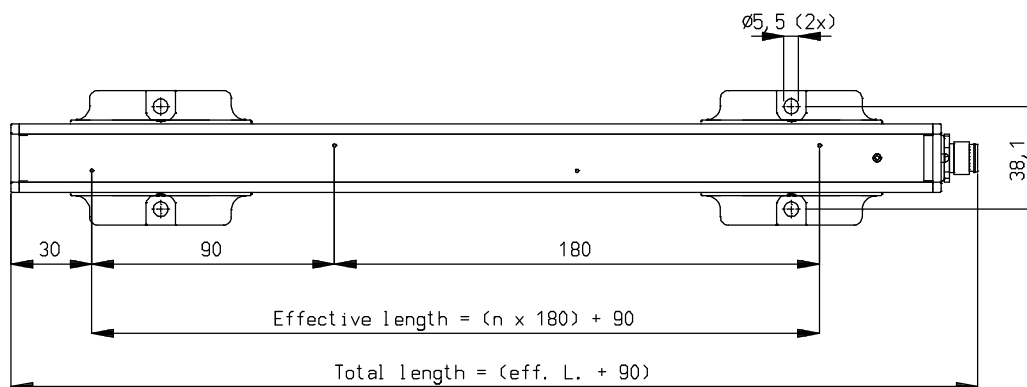

Brackets	
Tot. length	QTY
360 - 900	2
1080 - 1980	3
2160 - 2880	4
3060 - 3960	5
4140 - 4860	6

Mounting example (1:4)