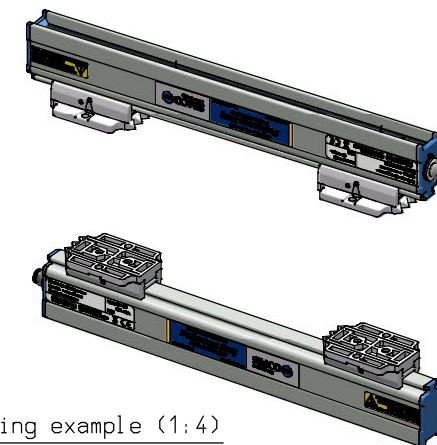

Brackets	
Tot. length	QTY
360 - 900	2
1080 - 1980	3
2160 - 2880	4
3060 - 3960	5
4140 - 4860	6

Mounting example (1:4)