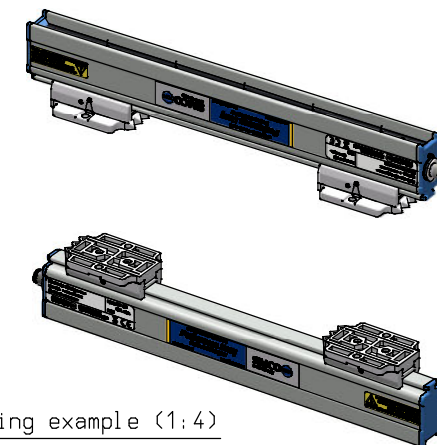

Brackets	
Tot. length	QTY
300 - 960	2
1020 - 1980	3
2040 - 3000	4
3060 - 3960	5
4020 - 4980	6

Mounting example (1:4)