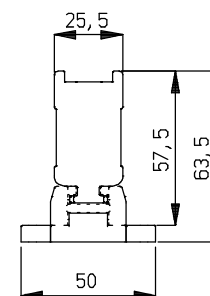

Brackets	
Tot. length	QTY
360 - 900	2
1080 - 1980	3
2160 - 2880	4
3060 - 3960	5
4140 - 4860	6

Mounting example (1:4)