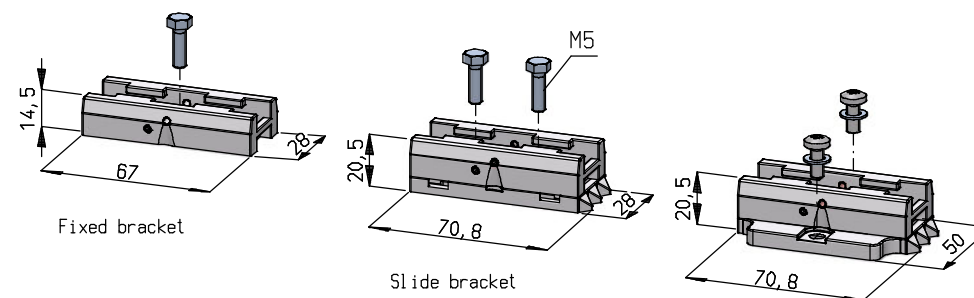

Mounting bracket bars - options

Part no. 4532000100

(M5 bolts, screws and washers not included)