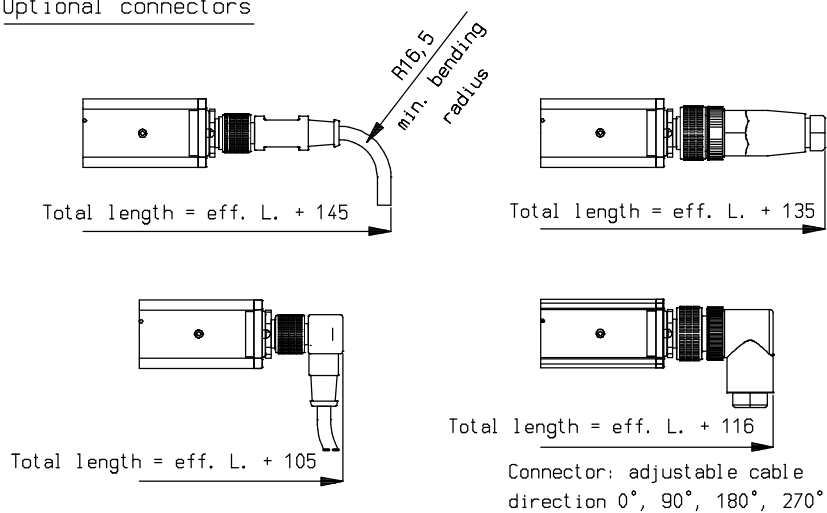

IQ EASY PLATFORM

Mounting bracket bars  
4532000100

Brackets	
Tot. length	QTY
360 - 900	2
1080 - 1980	3
2160 - 2880	4
3060 - 3960	5
4140 - 4860	6

Mounting example (1:4)

Optional connectors

Mounting bracket bars - options

Part no. 4532000100

(M5 bolts, screws and washers not included)

Brackets	
Tot. length	QTY
300 - 960	2
1020 - 1980	3
2040 - 3000	4
3060 - 3960	5
4020 - 4980	6

Mounting example (1:4)

Optional connectors

Mounting bracket bars - options

Part no. 4532000100

(M5 bolts, screws and washers not included)