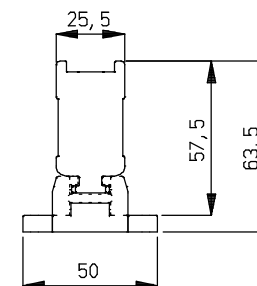

IQ EASY PLATFORM

Mounting bracket bars  
4532000100

Brackets	
Tot. length	QTY
360 - 900	2
1080 - 1980	3
2160 - 2880	4
3060 - 3960	5
4140 - 4860	6

Mounting example (1:4)

Optional connectors

Mounting bracket bars - options

Part no. 4532000100

(M5 bolts, screws and washers not included)

Brackets	
Tot. length	QTY
300 - 960	2
1020 - 1980	3
2040 - 3000	4
3060 - 3960	5
4020 - 4980	6

Mounting example (1:4)

Optional connectors

Mounting bracket bars - options