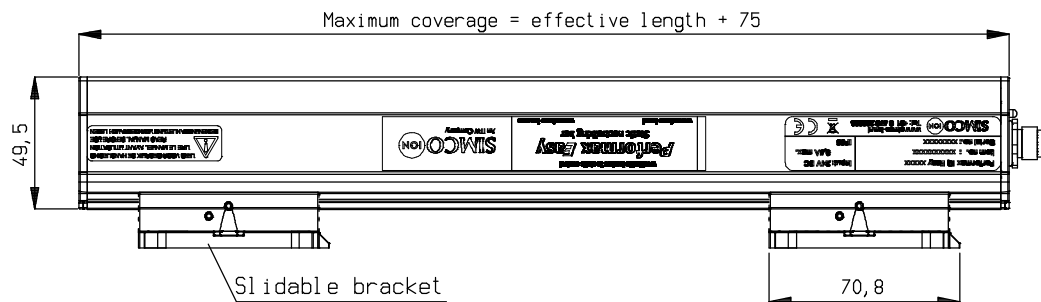

Brackets	
Tot. length	QTY
360 - 900	2
1080 - 1980	3
2160 - 2880	4
3060 - 3960	5
4140 - 4860	6

Mounting example (1:4)