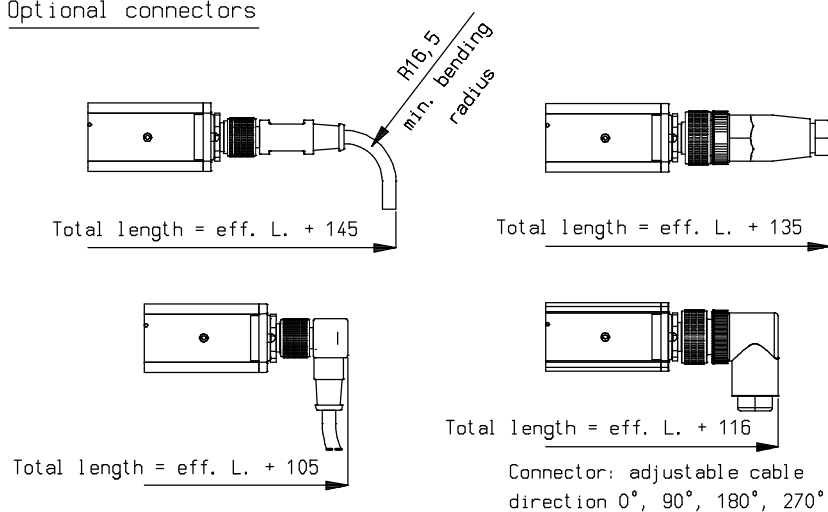

IQ EASY PLATFORM

Mounting bracket bars  
4532000100

Brackets	
Tot. length	QTY
360 - 900	2
1080 - 1980	3
2160 - 2880	4
3060 - 3960	5
4140 - 4860	6

Mounting example (1:4)

Optional connectors

Mounting bracket bars - options

Part no. 4532000100

(M5 bolts, screws and washers not included)

Brackets	
Tot. length	QTY
300 - 960	2
1020 - 1980	3
2040 - 3000	4
3060 - 3960	5
4020 - 4980	6

Mounting example (1:4)

Optional connectors

Mounting bracket bars - options