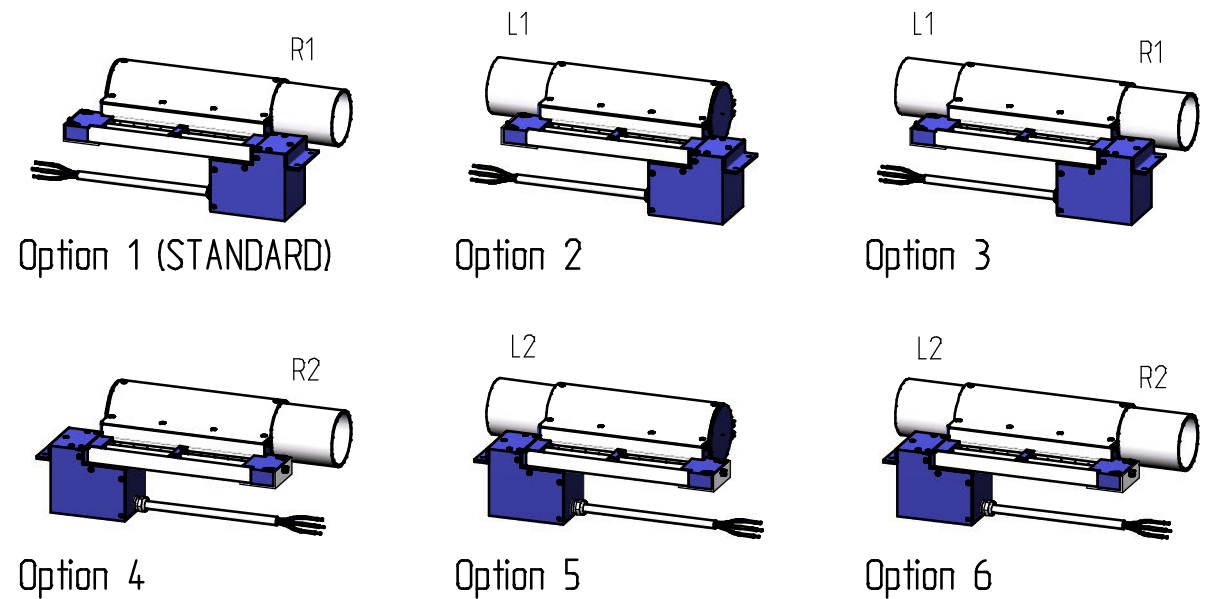

Connection for optional pressure sensor

Options

Options accessories

Mounting set
part no.: 4479900105

Pressure Sensor set 0 to 100kPa
Part no.: 4479900150

Ex Certified Product
No modifications permitted
without the approval
of the "authorised person"

SIMCO ION An ITW Company		Name: Typhoon-airknife with P-Sh-N-Ex bar				Drawn: BSG	Part no.: —
www.simco-ion.nl	Tel: +31 (0)573 288333	CAD generated NOT updated	Dimensions in mm	Date: 16-10-2008	A3	M: —	ECN2011-070
						Check: -	Dwg. no.: 14730020/B