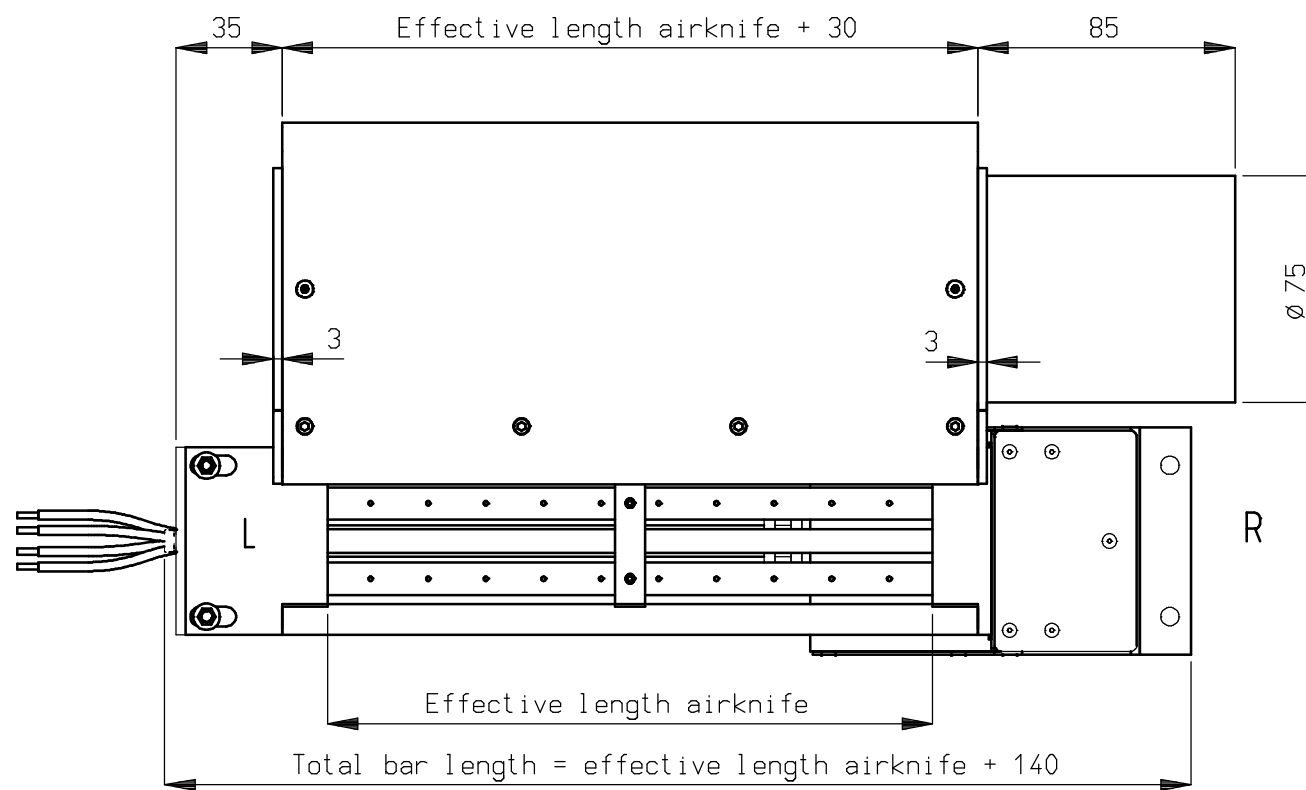

Connection for optional pressure sensor

Options

Options accessories

Mounting set
part no.: 4479900105

Pressure Sensor set 0 to 100kPa
Part no.: 4479900150

Ex Certified Product
No modifications permitted
without the approval
of the "authorised person"

SIMCO ION An ITW Company		Name: Typhoon-airknife with P-Sh-N-Ex bar				Drawn: BSG	Part no.: —
www.simco-ion.nl	Tel: +31 (0)573 288333	CAD generated NOT updated	Dimensions in mm	Date: 16-10-2008	A3	M: —	ECN2011-070
						Check: -	Dwg. no.: 14730020/B